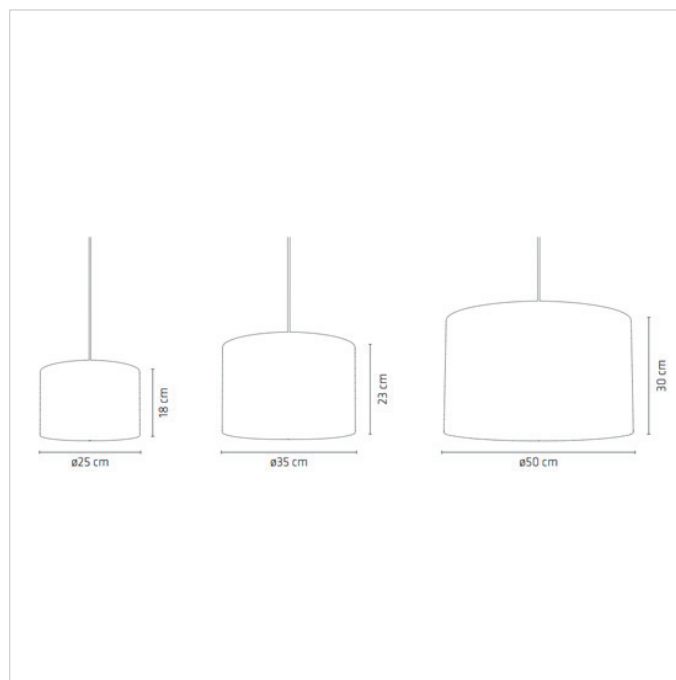

Product name	Paso Suspension
Designer	Thomas Darø
Manufacturer	Darø
Product code	59-U110P25.. 59-U110P35.. 59-U110P50..
Category	Suspension
Material	Metal Textile
Light source	E27
Finishes (shade)	Black Grey Linen Nature Brown Sky Blue White Purple Red Yellow
Finishes (cord)	Black White Purple Red Green
Dimensions	Ø 25 x h 18 cm Ø 35 x h 23 cm Ø 50 x h 30 cm
IP	20
Origin	Denmark
Warranty	2 years